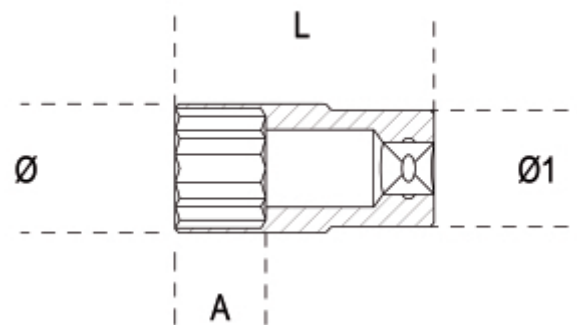

910AS/L

chiavi a bussola con attacco quadro femmina 3/8", tipo lungo bocca poligonale, cromate

3/8"

• Misure in pollici

art.	art.	"	Ø mm	L mm	Ø1 mm	A mm	g
009100350	910AS/L	1/4	10	55	17	7,0	44
009100351	910AS/L	5/16	12	55	17	7,0	49
009100352	910AS/L	3/8	14	55	17	9,0	51
009100353	910AS/L	7/16	16	55	17	10,0	56
009100354	910AS/L	1/2	18	55	17	12,0	55
009100355	910AS/L	9/16	20	55	18	15,0	65
009100356	910AS/L	19/32	21	55	20	15,0	77
009100357	910AS/L	5/8	22	55	20	15,0	75,9
009100359	910AS/L	11/16	23	55	22	15,0	90
009100360	910AS/L	3/4	25	55	24	18,0	97
009100362	910AS/L	13/16	27	65	26	18,0	131
009100363	910AS/L	7/8	29	65	28	21,0	157