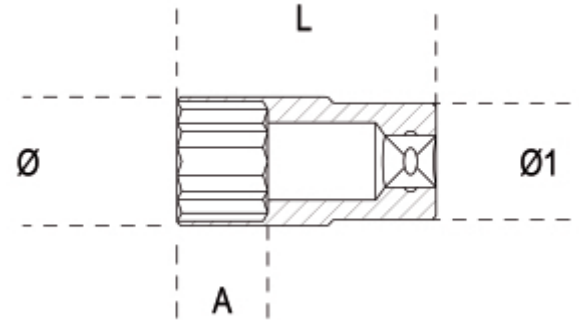

900L

chiavi a bussola con attacco quadro femmina 1/4", tipo lungo bocca esagonale, cromate

UNI/ISO 2725

art.	mm	mm	L mm	Ø1 mm	A mm	g
009000181	4	6,5	50	12,0	5,0	23
009000182	4,5	7,0	50	12,0	5,0	24
009000183	5	7,5	50	12,0	5,0	24
009000184	5,5	8,5	50	12,0	6,0	21
009000185	6	9,5	50	12,0	7,0	25
009000186	7	10,5	50	12,0	7,0	24
009000187	8	12,0	50	12,0	8,0	24
009000188	9	13,0	50	13,0	9,0	27
009000189	10	14,0	50	14,0	10,0	36
009000190	11	16,0	50	16,0	11,0	50
009000191	12	17,5	50	17,5	13,0	52
009000192	13	17,5	50	17,5	13,0	67
009000193	14	20,0	50	20,0	13,0	81